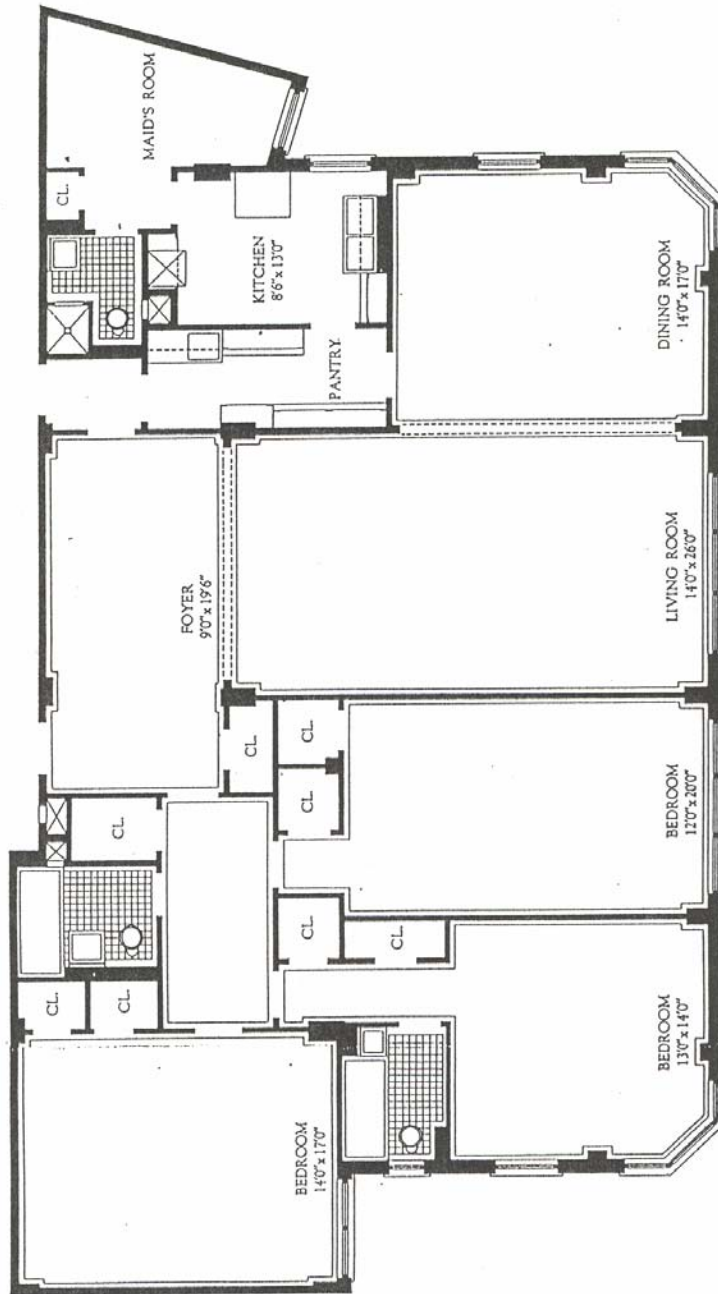

These pages are from the original offering document. They are provided for historical interest only.

ROCKCLIFFE
APARTMENT OWNERS, INC.

10 Crestmont Road • Montclair, New Jersey

7 ROOMS

B AND P

Apartment measurements are not exact and layouts may have been changed by subsequent owners.